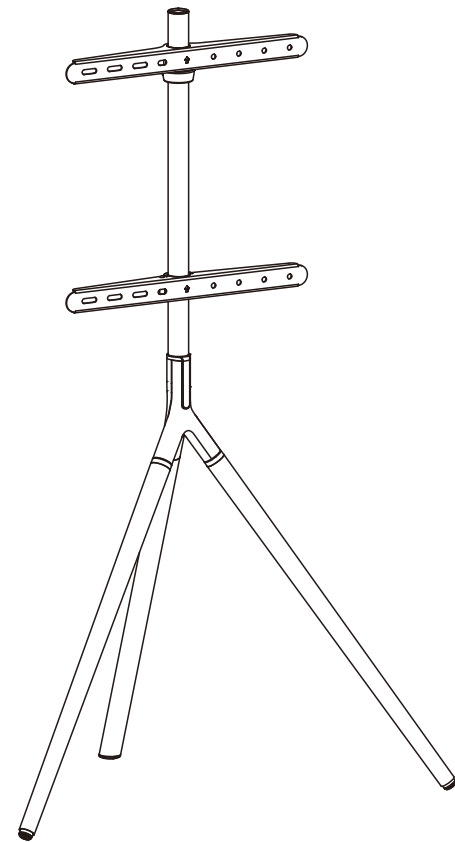

NO Les hele bruksanvisningen før du starter installasjonen og monteringen. Om du har spørsmål angående noen av instruksjonene eller advarselene, vennligst kontakt din lokale forhandler for assistanse.

ADVARSEL: Bruk sammen med produkter tyngre enn vekten som er indikert, kan resultere i ustabilitet som kan føre til skade.

- •Fester må festes som spesifisert i monteringsinstruksjonene. Feilmontering kan resultere i skade eller alvorlig personskade.
- •Sikkerhetsutstyr og skikkelig verktoy må benyttes. Dette produktet bør kun monteres av profesjonelle.
- •Produktet er designet for montering på panel-, betong- eller murvegger.
- •Sørg for at bæreflaten trygt kan bære den kombinerte vekten av utstyret og all tilhørende maskinvare og komponenter.
- •Bruk festeskruene som medfølger og IKKE STRAM FESTESKRUENE FOR HARDT.
- •Dette produktet inneholder små deler som innebærer kvælningsfare om de svelges. Hold disse delene vekk fra barn.
- •Dette produktet er kun beregnet for innendørs bruk. Bruk av dette produktet utendørs kan føre til produktfeil og personskade.

VIKTIG: Sørg for at du har fått med alle delene i henhold til den medfølgende sjekklisten over deler før montering. Om deler mangler eller er defekte, må du ta kontakt med din lokale forhandler for erstatning.

VEDLIGEHOLD: Sørg for at festet er sikkert og trygt å bruke med jevne mellomrom (minimum hver tredje måned).