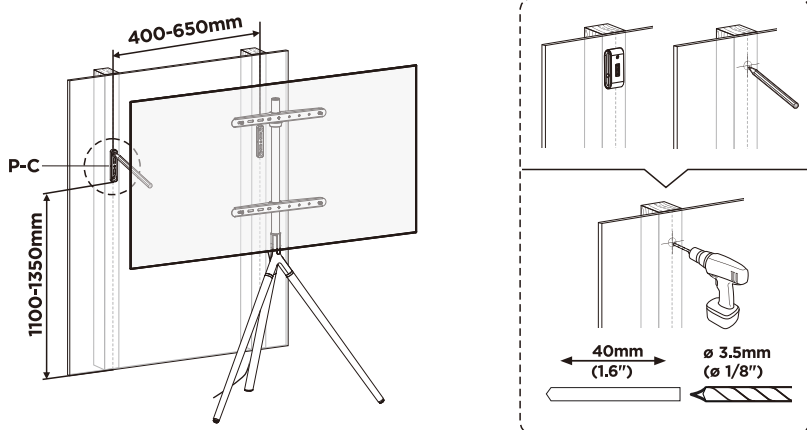

8 To avoid TV falling, anti-fall wire rope should be installed.